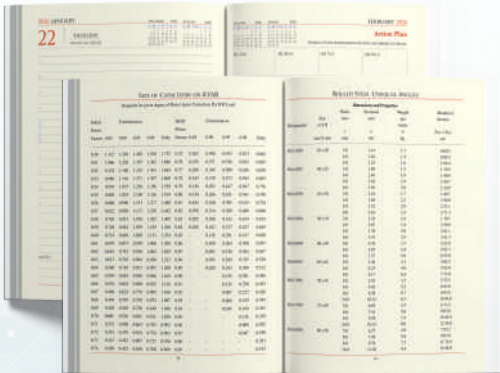

Theme Series

DIARY DESCRIPTION

- Nescafe 1 Date Double Color Planner Diary
- Size : 183 x 245 MM
- 70 GSM Superfine Natural Paper
- 400 Pages including Engineering Data