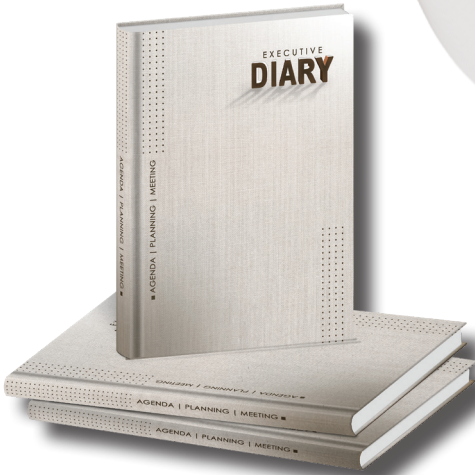

Cover Info.

- Chief 1 Date Diary with Planner
- Size: 142 x 220 mm
- Cover with Matt Lamination
- Hardbound Cover Coated with Crystal UV
- Memphis Placeholder Based Graphics
- Smooth Cover for Perfect Grip

Item No
2023009