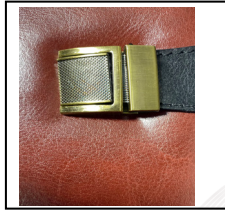

Item No
2023222

CARD HOLDER

METAL LOCK

PEN HOLDER

FINE STITCHING

Refill Info.

- Nescafe 1 Date Diary with Planner
- Double Color Corporate Inner
- 70 GSM Natural Paper
- Month Indicator
- Perfect Binding
- Smooth Paper for Fine Handwriting.

DIARY REFILL

Product Info.

- Nescafe 1 Date Diary with Planner
- Brown-n-Black Leatherette Case Folder
- Special PU Cover with Knock-in Lock
- Smooth Grip for Ease Handling
- Pen Loop to Keep Pen
- Fine Sticking on Edges
- Wide Pockets for Documents
- Elegant & Compact Design
- Quartz Clock on Top of Cover
- Packed in Box

Item No
2023223

CARD HOLDER

METAL LOCK

QUARTZ CLOCK
ON TOP

PEN LOOP

Refill Info.

- Nescafe 1 Date Diary with Planner
- Double Color Corporate Inner
- 70 GSM Natural Paper
- Month Indicator
- Perfect Binding
- Smooth Paper for Fine Handwriting.