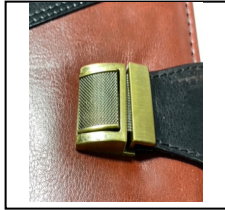

Item No
2023221

CARD HOLDER

STRONGLY STITCHED

METAL LOCK

CURVE DESIGN

Refill Info.

- Nescafe 1 Date Diary with Planner
- Double Color Corporate Inner
- 70 GSM Natural Paper
- Month Indicator
- Perfect Binding
- Smooth Paper for Fine Handwriting.

Item No
2023222

CARD HOLDER

METAL LOCK

PEN HOLDER

FINE STITCHING

Refill Info.

- Nescafe 1 Date Diary with Planner
- Double Color Corporate Inner
- 70 GSM Natural Paper
- Month Indicator
- Perfect Binding
- Smooth Paper for Fine Handwriting.