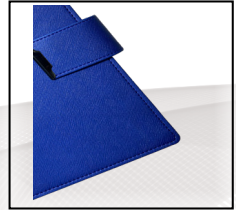

Item No
2023225

CARD HOLDER

STYLISH WRAP
LOCK

PEN LOOP

FINE STITCHING

Refill Info.

- Nescafe 1 Date Diary with Planner
- Double Color Corporate Inner
- 70 GSM Natural Paper
- Month Indicator
- Perfect Binding
- Smooth Paper for Fine Handwriting.