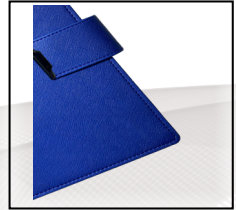

Item No  
2023225

CARD HOLDER

STYLISH WRAP  
LOCK

PEN LOOP

FINE STITCHING

*Refill Info.*

- Nescafe 1 Date Diary with Planner
- Double Color Corporate Inner
- 70 GSM Natural Paper
- Month Indicator
- Perfect Binding
- Smooth Paper for Fine Handwriting.