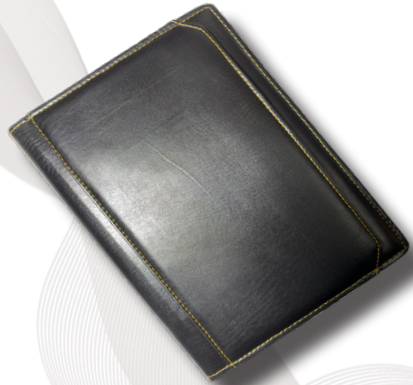

Product Info.

- Nescafe 1 Date Diary with Planner
- Black Leatherette Case Folder
- Special PU Cover with Zip Lock
- Smooth Grip for Ease Handling
- Fine Sticking on Edges
- Wide Pockets for Documents
- Pen Loop to Keep Pen
- Elegant & Compact Design
- Outer Pouch for Handy Docs
- Packed in Box

Item No
2023227