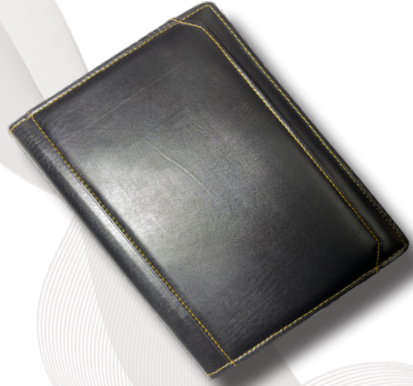

Product Info.

- Nescafe 1 Date Diary with Planner
- Black Leatherette Case Folder
- Special PU Cover with Zip Lock
- Smooth Grip for Ease Handling
- Fine Sticking on Edges
- Wide Pockets for Documents
- Pen Loop to Keep Pen
- Elegant & Compact Design
- Outer Pouch for Handy Docs
- Packed in Box

Item No
2023227