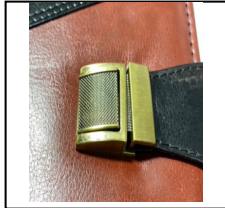

Item No  
2023221

CARD HOLDER

STRONGLY STITCHED

METAL LOCK

CURVE DESIGN

*Refill Info.*

- Nescafe 1 Date Diary with Planner
- Double Color Corporate Inner
- 70 GSM Natural Paper
- Month Indicator
- Perfect Binding
- Smooth Paper for Fine Handwriting.

Item No  
2023222

CARD HOLDER

METAL LOCK

PEN HOLDER

FINE STITCHING

*Refill Info.*

- Nescafe 1 Date Diary with Planner
- Double Color Corporate Inner
- 70 GSM Natural Paper
- Month Indicator
- Perfect Binding
- Smooth Paper for Fine Handwriting.