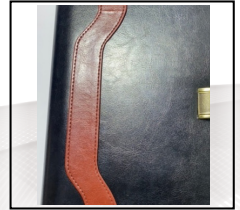

Item No  
2023221

CARD HOLDER

STRONGLY STITCHED

METAL LOCK

CURVE DESIGN

*Refill Info.*

- Nescafe 1 Date Diary with Planner
- Double Color Corporate Inner
- 70 GSM Natural Paper
- Month Indicator
- Perfect Binding
- Smooth Paper for Fine Handwriting.