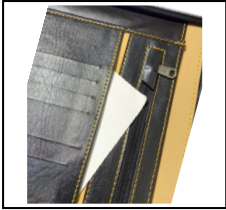

CARD HOLDER