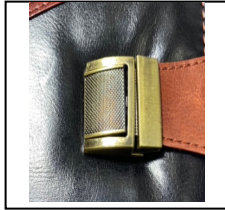

DIARY REFILL

*Product Info.*

- Nescafe 1 Date Diary with Planner
- Brown-n-Black Leatherette Case Folder
- Special PU Cover with Knok-in Lock
- Smooth Grip for Ease Handling
- Fine Sticking on Edges
- Pen Loop to Keep Pen
- Wide Pockets for Documents
- Elegant & Compact Design
- Quartz Clock on Top of Cover
- Packed in Box

Item No  
2023224

CARD HOLDER

METAL LOCK

PEN HOLDER

QUARTZ CLOCK  
ON TOP

*Refill Info.*

- Nescafe 1 Date Diary with Planner
- Double Color Corporate Inner
- 70 GSM Natural Paper
- Month Indicator
- Perfect Binding
- Smooth Paper for Fine Handwriting.