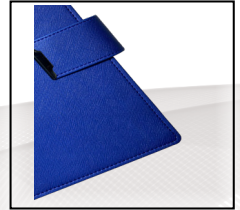

Item No  
2023225

CARD HOLDER

STYLISH WRAP  
LOCK

PEN LOOP

FINE STITCHING

*Refill Info.*

- Nescafe 1 Date Diary with Planner
- Double Color Corporate Inner
- 70 GSM Natural Paper
- Month Indicator
- Perfect Binding
- Smooth Paper for Fine Handwriting.